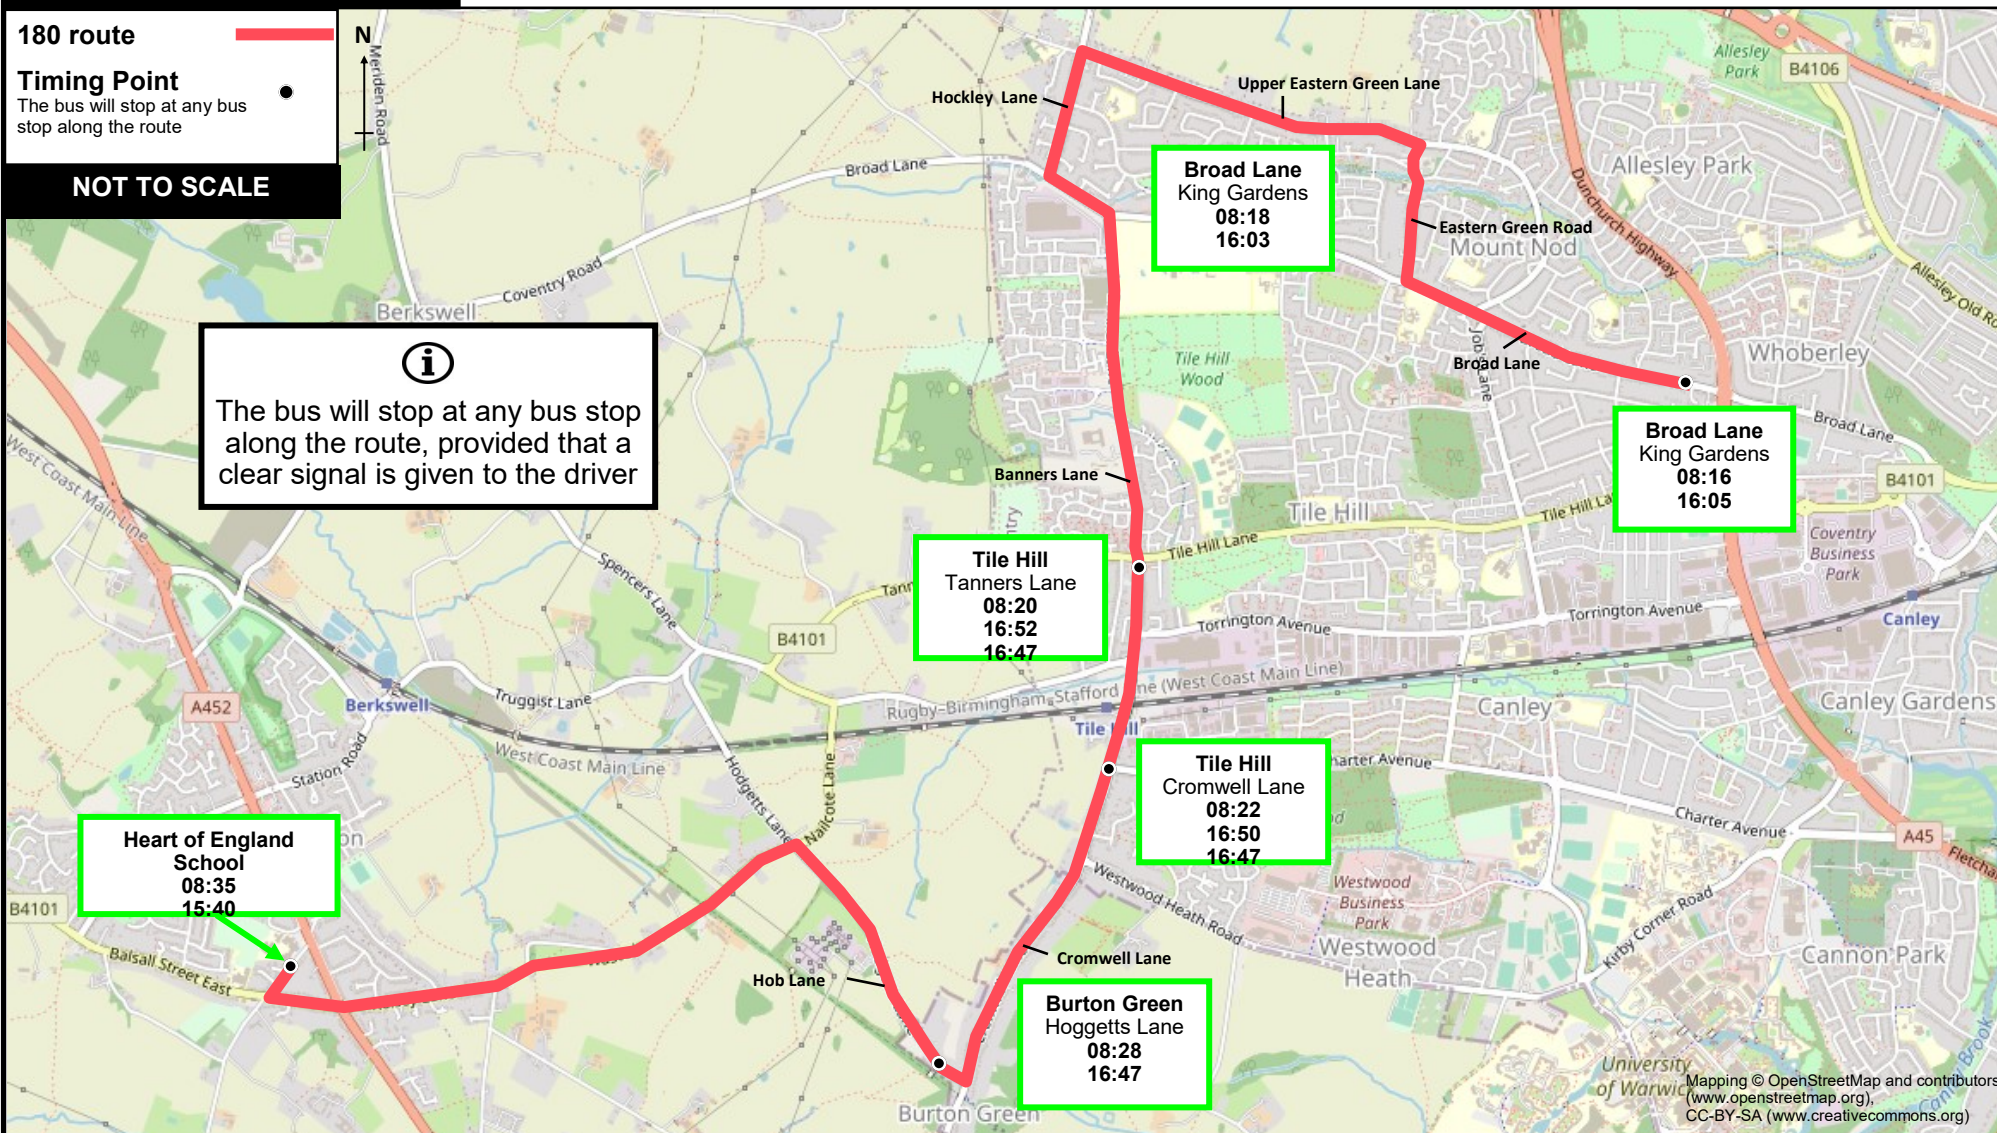

180

Broad Lane, Eastern Green, Tile Hill, and Heart of England School

180 route

Timing Point

The bus will stop at any bus stop along the route

NOT TO SCALE

The bus will stop at any bus stop along the route, provided that a clear signal is given to the driver

Heart of England School
08:35
15:40

Broad Lane
King Gardens
08:18
16:03

Broad Lane
King Gardens
08:16
16:05

Tile Hill
Tanners Lane
08:20
16:52
16:47

Tile Hill
Cromwell Lane
08:22
16:50
16:47

Burton Green
Hoggets Lane
08:28
16:47