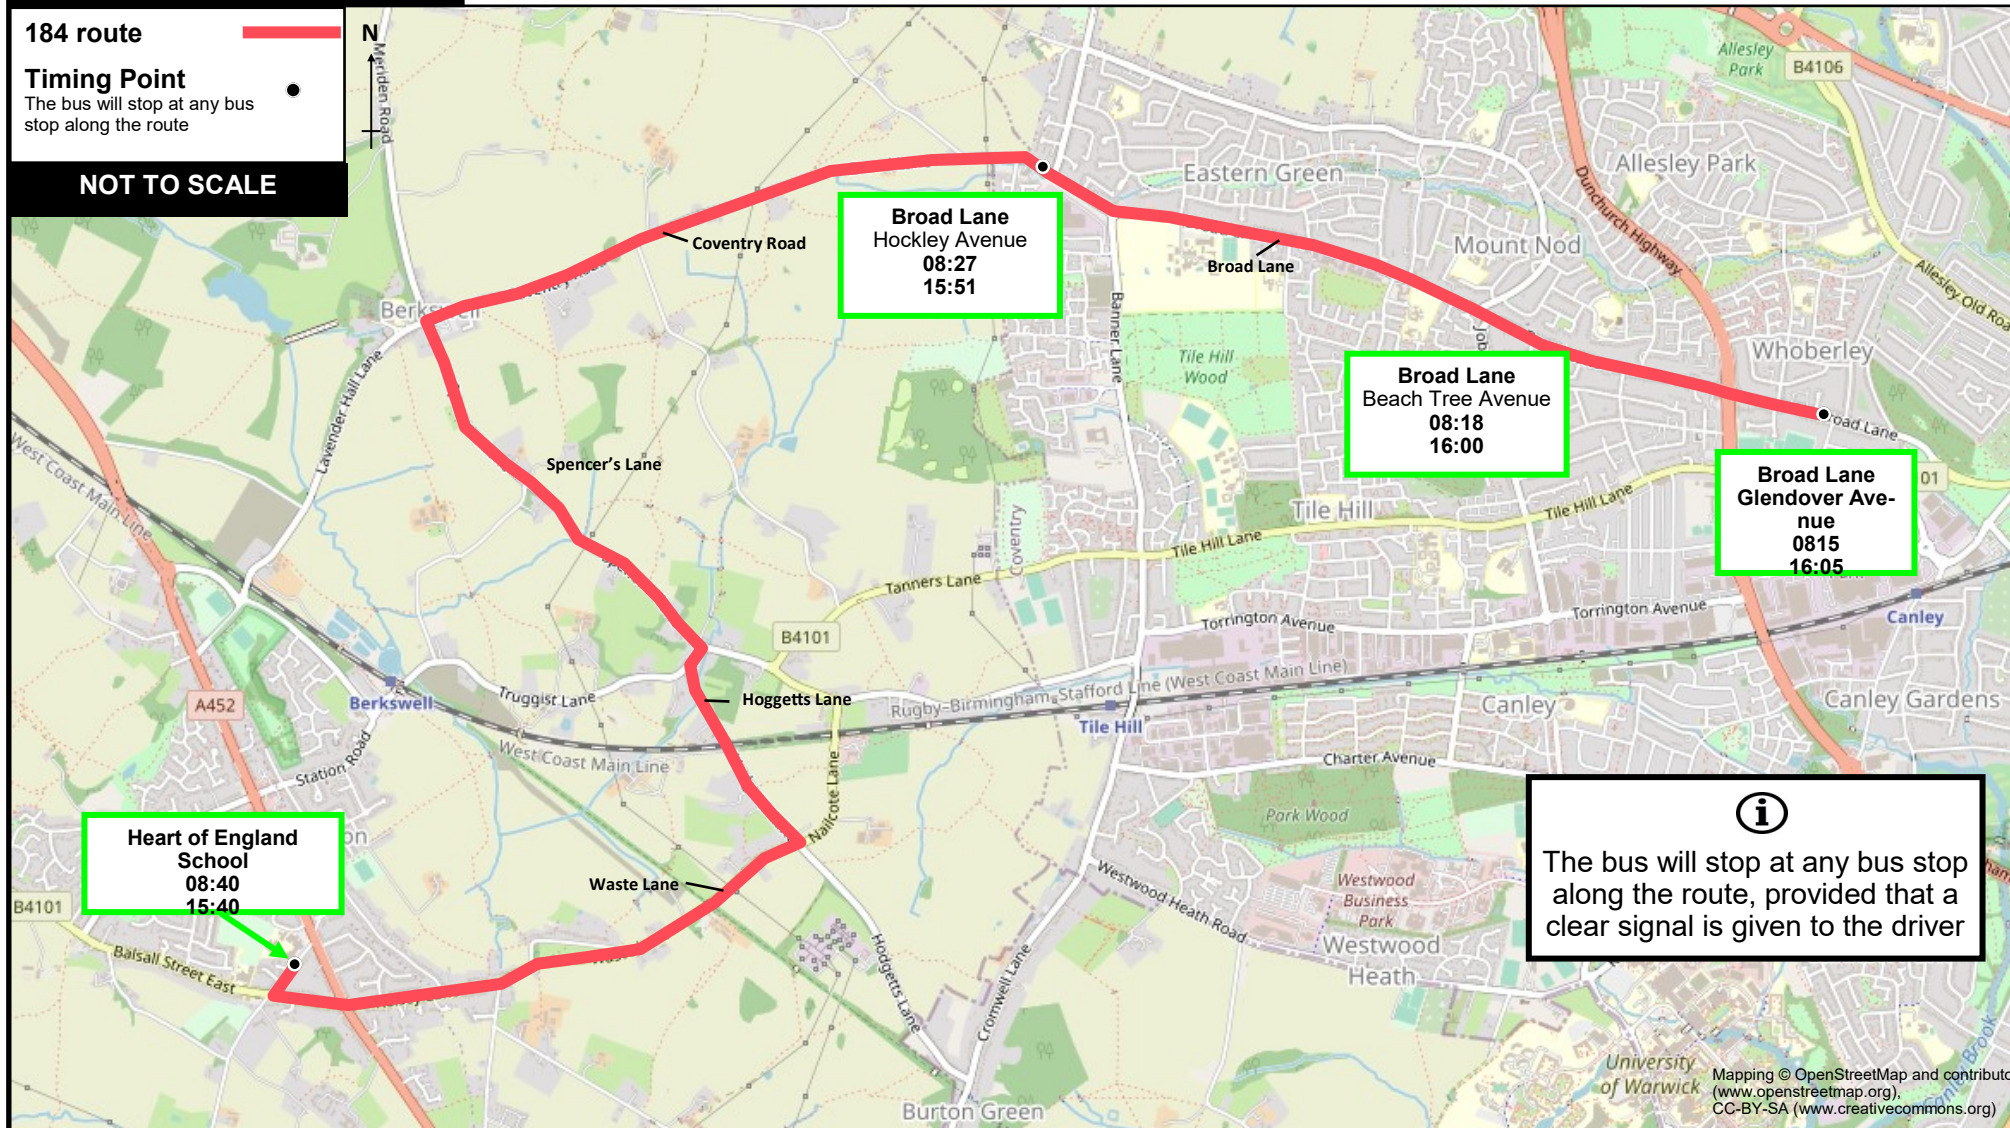

# 184

## Broad Lane, Berkswell, and Heart of England School

184 route

Timing Point

The bus will stop at any bus stop along the route

NOT TO SCALE

**i**  
The bus will stop at any bus stop along the route, provided that a clear signal is given to the driver