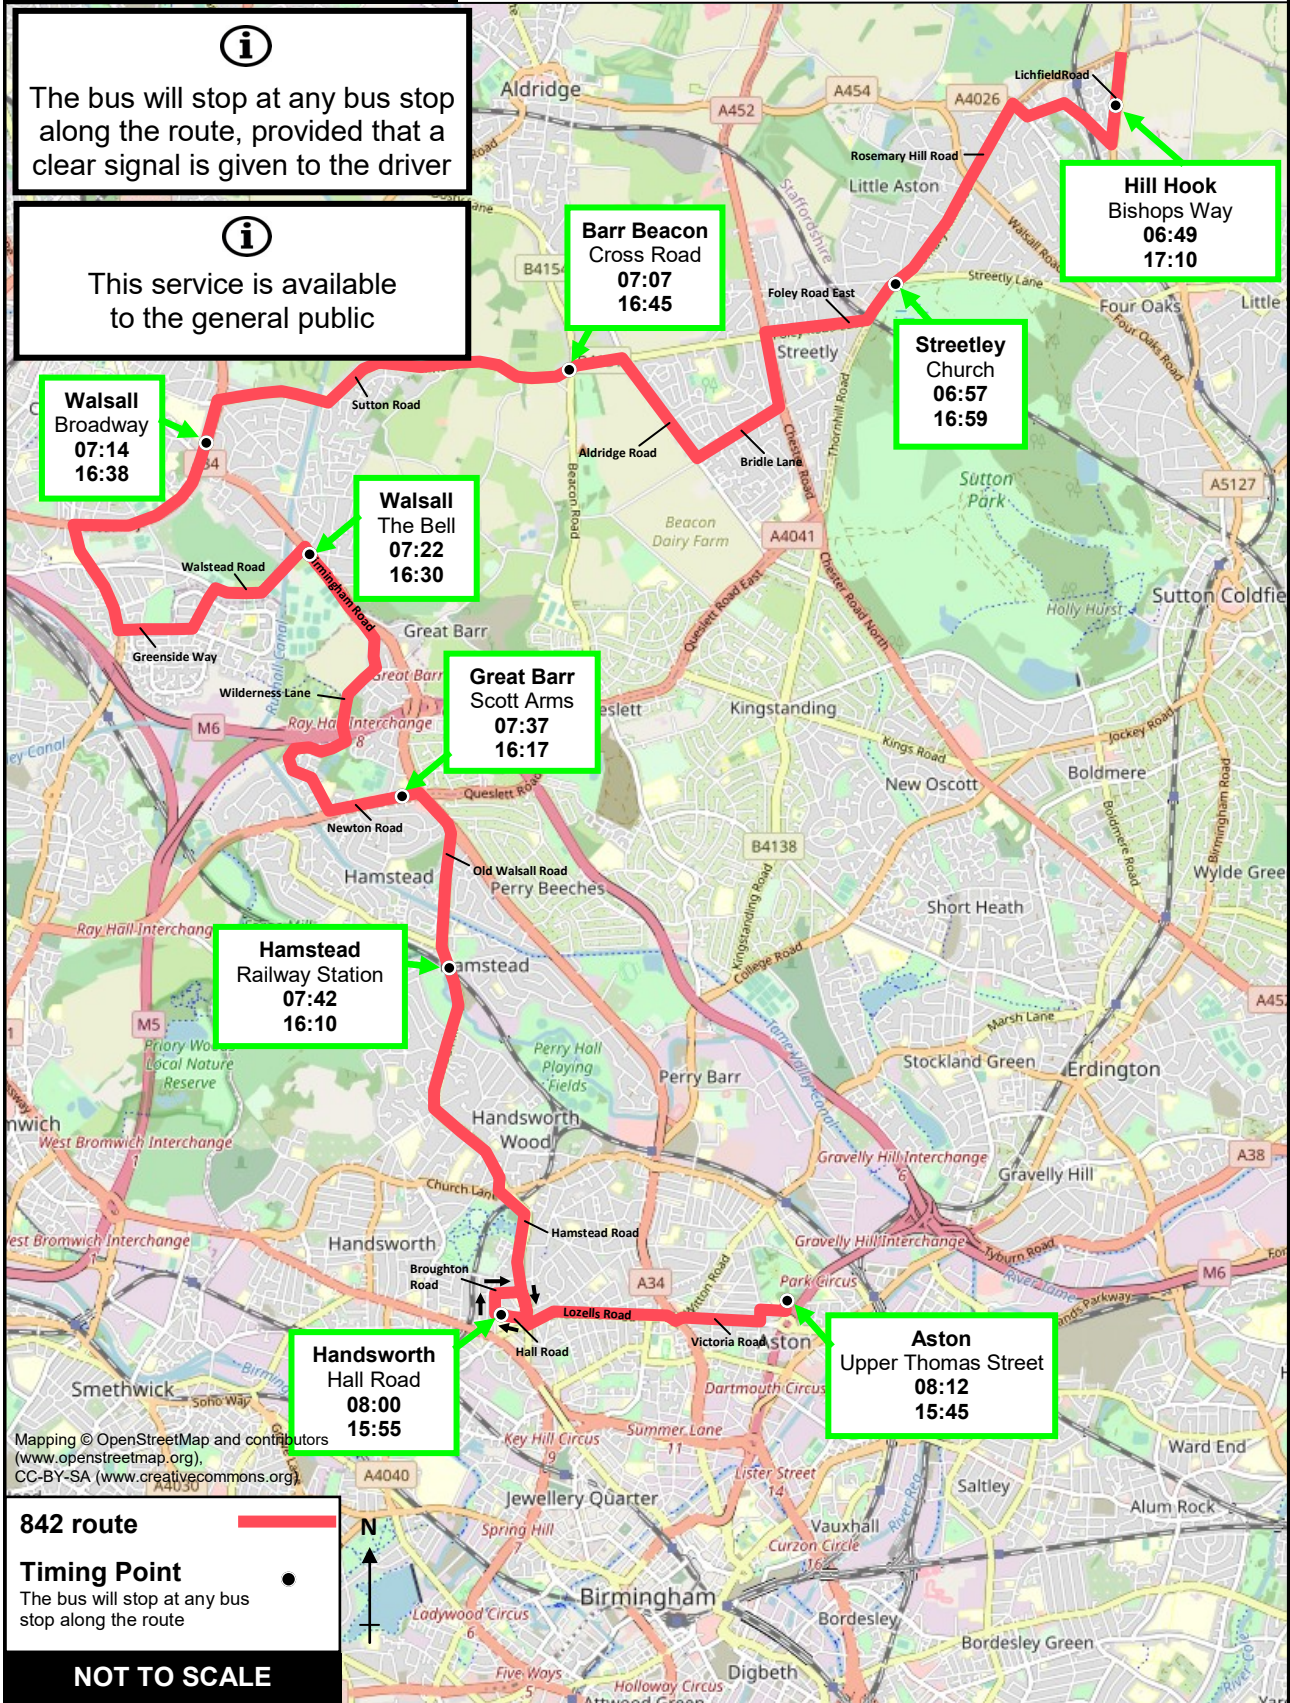

842

Hill Hook, Walsall, Great Barr, Hamstead, Handsworth Wood, Handsworth and Aston

The bus will stop at any bus stop along the route, provided that a clear signal is given to the driver

This service is available to the general public

842 route

Timing Point
The bus will stop at any bus stop along the route

NOT TO SCALE